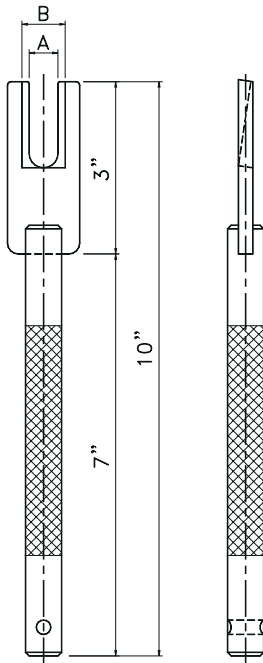

ACCESSORIES

FORK TYPE EXTRACTORS

Part No.	Male cap Taper Size	Female Cap Taper Size
T-314-AC	4 RW & 5RW	4 RW
T-315-AC	6 RW	5 RW
T-316-AC	7 RW	6 RW & 7 RW

PLIER TYPE EXTRACTOR

Part No. T-380-AC

TIP EXTRACTOR

Part No. 250MM Speed Wrench

RATCHET STYLE DRESSER

Assembly Part No.	T-361-AC-B
Replacment Cutter Part No.	T-361-AC

2" RADIUS TIP FILE

Part No.	T-381-AC
Handle No.	GRA-05

ACCESSORIES