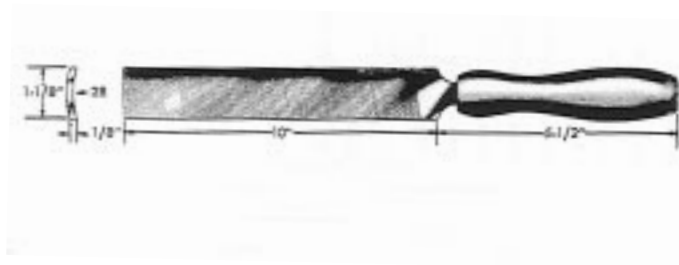

ACCESSORIES

FORK TYPE EXTRACTORS

Part No.	Male cap Taper Size	Female Cap Taper Size
T-314-AC	4 RW & 5RW	4 RW
T-315-AC	6 RW	5 RW
T-316-AC	7 RW	6 RW & 7 RW

PLIER TYPE EXTRACTOR

Part No. T-380-AC

TIP EXTRACTOR

Part No. 250MM Speed Wrench

RATCHET STYLE DRESSER

Assembly Part No.	T-361-AC-B
Replacment Cutter Part No.	T-361-AC

2" RADIUS TIP FILE

Part No.	T-381-AC
Handle No.	GRA-05

ACCESSORIES